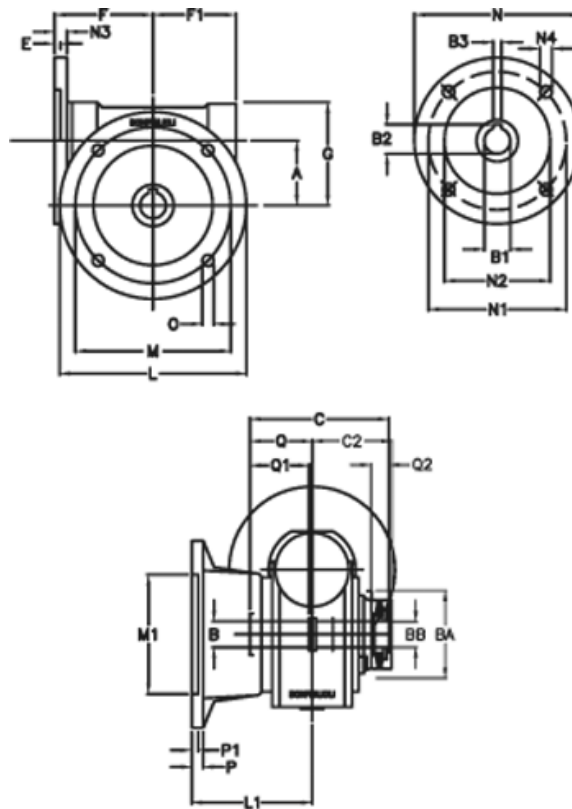

Article number: 390204910042316

Description: Worm Gear with Torque Limiter
VF 49-L1-F-100 P63B14

Measures

| | | | |
|------------|-------------------------------|----------|----------|
| a = 49.50 | C2 = 63,5 | m = 90 | P = 12 |
| B = 25 | Description = VF 49F-xx-63B14 | M1 = 70 | P1 = 10 |
| B1 E7 = 11 | E = 3.0 | N = 90 | Q = 51.0 |
| B2 = 12.8 | F = 70 | N1 = 75 | Q1 = 41 |
| B3 H9 = 4 | F1 = 63 | N2 = 60 | Q2 = 15 |
| BA = 63 | g = 80 | N3 = 7.0 | |
| BB H7 = 14 | L = 125 | N4 = 6.0 | |
| C = 105 | L1 = 85.5 | O = 10.5 | |